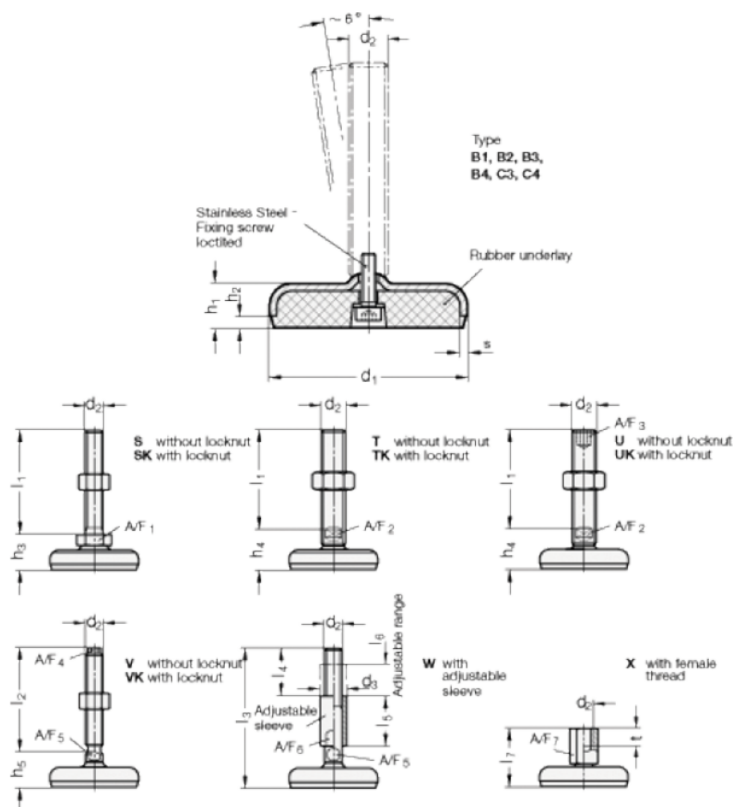

Article number: 2031100M24176B1W

Description: E+G levelling foot  
GN 31-100-M24-176-B1-W

Note: W With adjustable sleeve , Hygienic Version, Wrench flat at the bottom

## Measures

A/F5 = 20	l3 +4.0/0 = 176
A/F6 = 30	l4 = 67
d1 = 100	l5 = 67
d2 = 24	l6 = 42
d3 = 35	s = 3
h1 = 20	
h2 = 6	
l1 = 176	